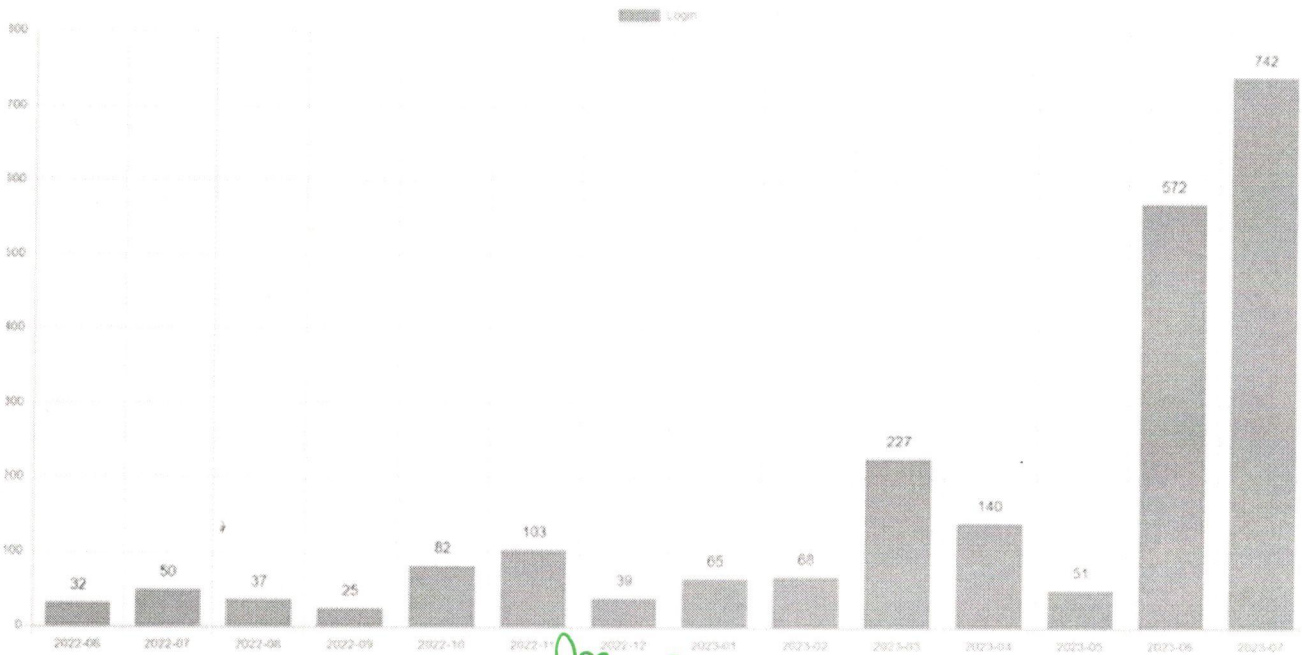

Login Count From 2022 July To 30 June 2023

Principal
Principal
SHRI MADHWA VADIRAJA
INSTITUTE OF TECHNOLOGY & MANAGEMENT
Vishwothama Nagar, Udupi Dist.
BANTAKAL - 574 115

LIBRARIAN
LIBRARIAN
SHRI MADHWA VADIRAJA INSTITUTE OF
TECHNOLOGY & MANAGEMENT
SHRI VISHWOTHAMA NAGAR
BANTAKAL - 574 115