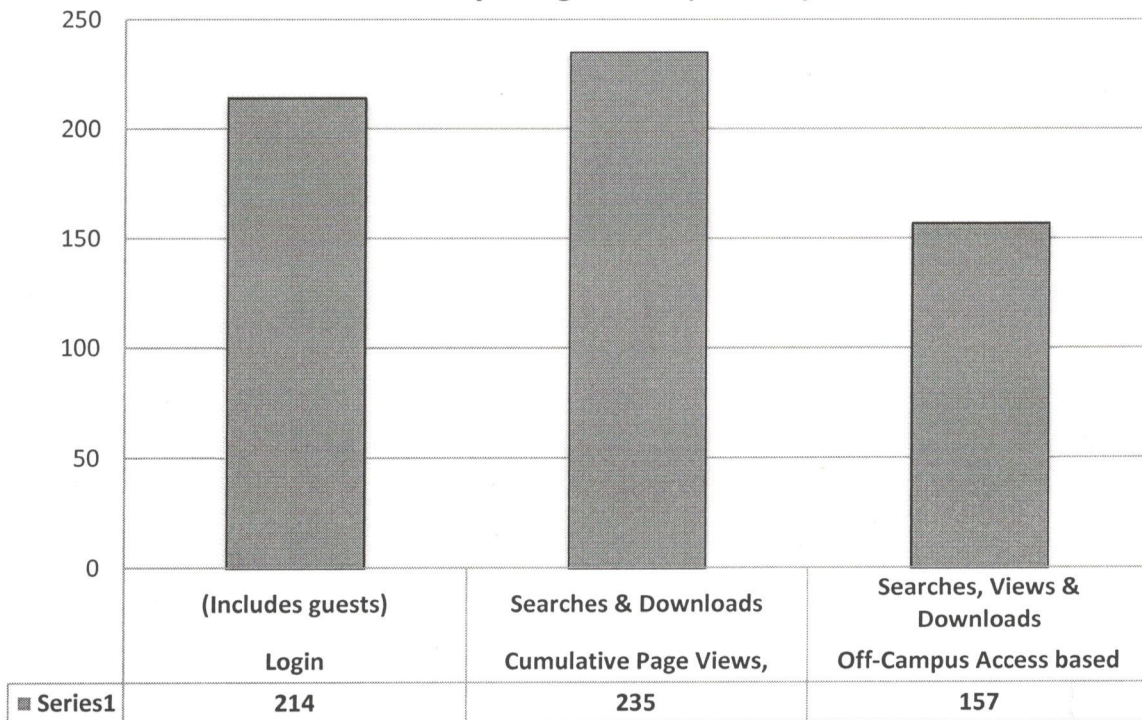

Library Usage 2018 (Virtual)

Inceor

Principal

SHRI MADHWA VADIRAJA
INSTITUTE OF TECHNOLOGY & MANAGEMENT
Vishwothama Nagar, Udupi Dist.
BANTAKAL - 574 115

[Signature]

SHRI MADHWA VADIRAJA INSTITUTE OF
TECHNOLOGY & MANAGEMENT
SHRI VISHWOTHAMA NAGAR
BANTAKAL - 574 115