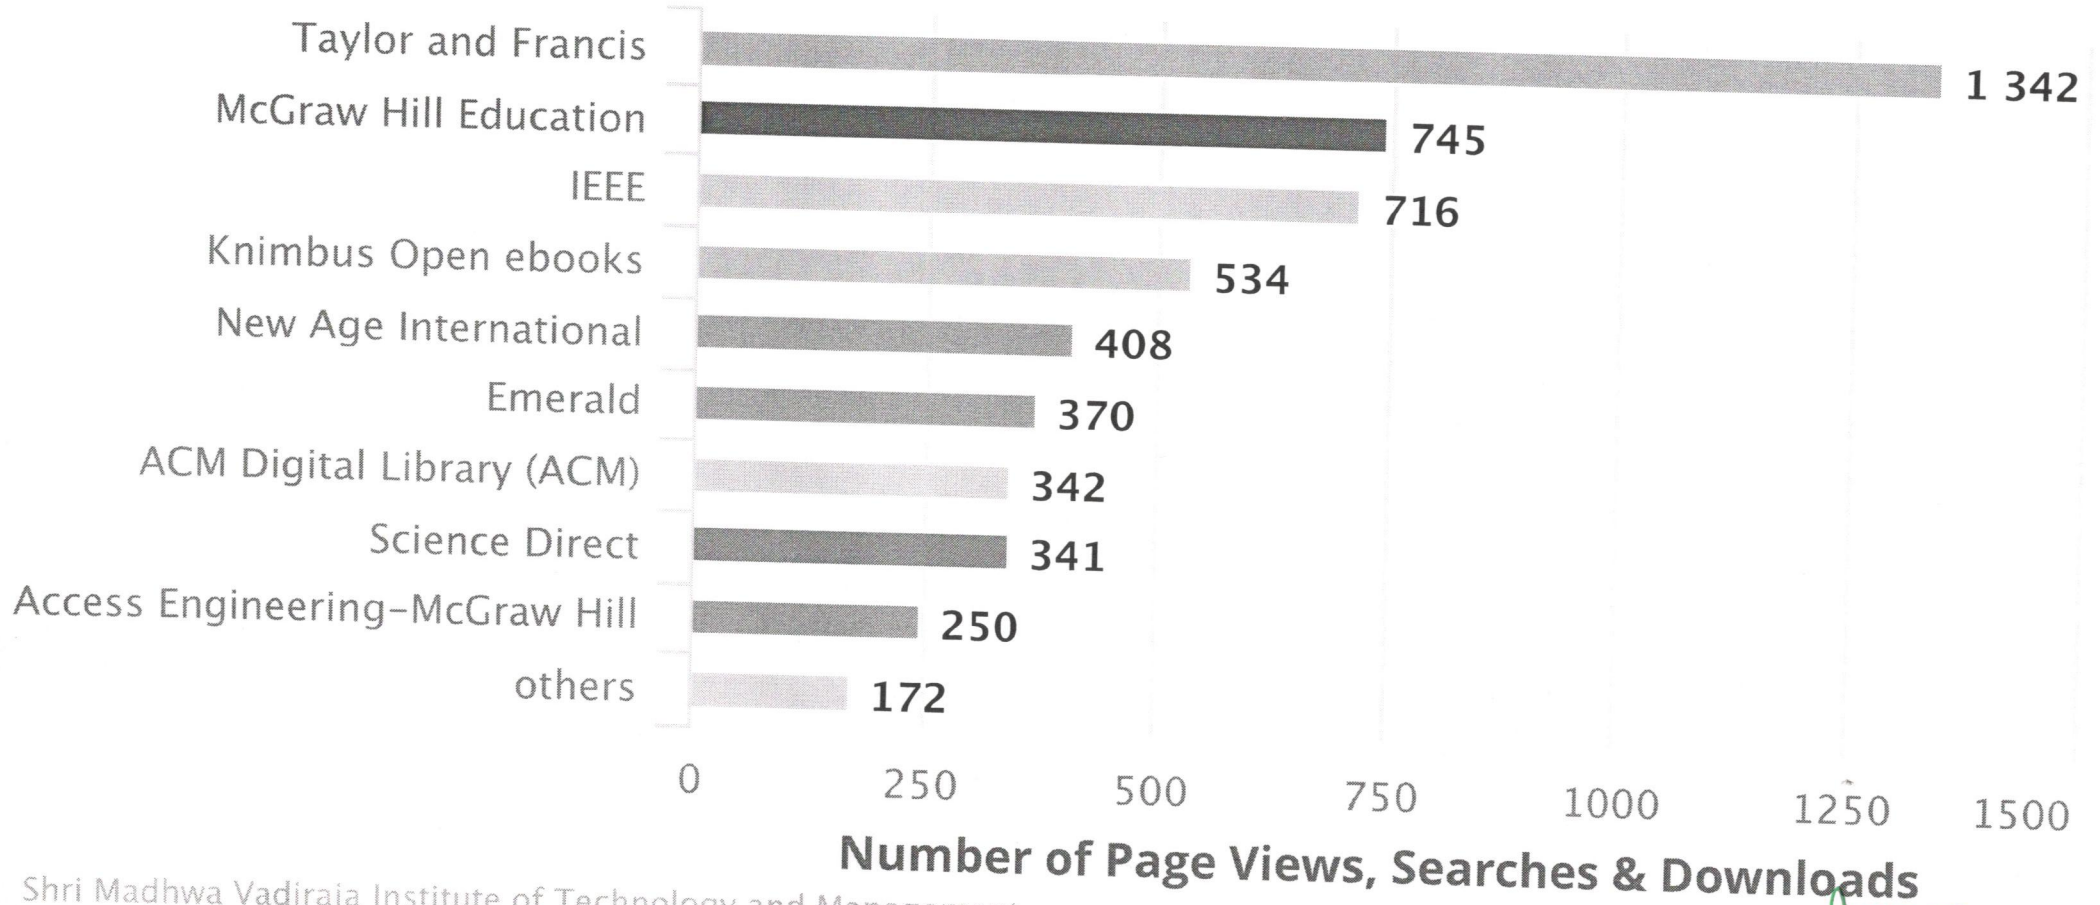

Top Publishers Report

Time Period: 2021-07-01 to 2022-06-01, Generated: 2024-02-29

Shri Madhwa Vadiraja Institute of Technology and Management

Principal
SHRI MADHWA VADIRAJA
INSTITUTE OF TECHNOLOGY & MANAGEMENT
Vishwothama Nagar, Udipi Dist.
BANTAKAL - 574 115