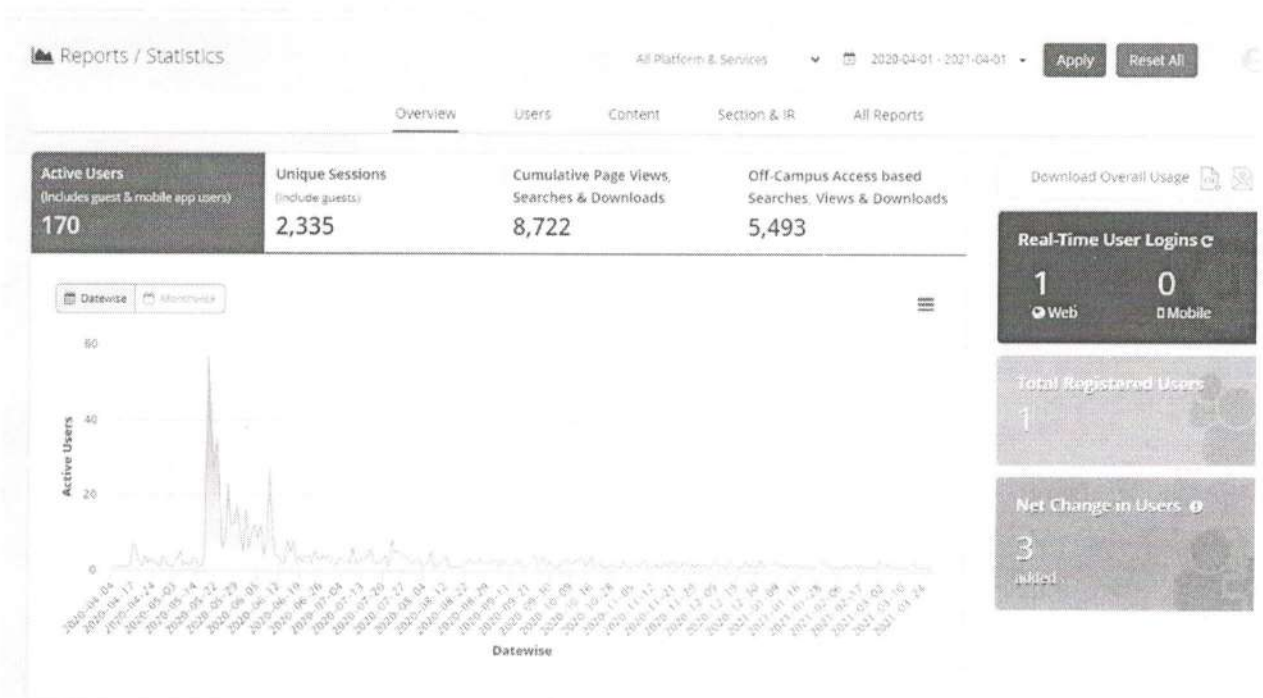

Library Usage 2020-2021(Virtual)			
1.	Login (Includes guests)	Cumulative Page Views, Searches & Downloads	Off-Campus Access based Searches, Views & Downloads
	2335	8722	5493

Active Users Report

Time Period: 2020-04-01 to 2021-04-01, Generated: 2024-02-29