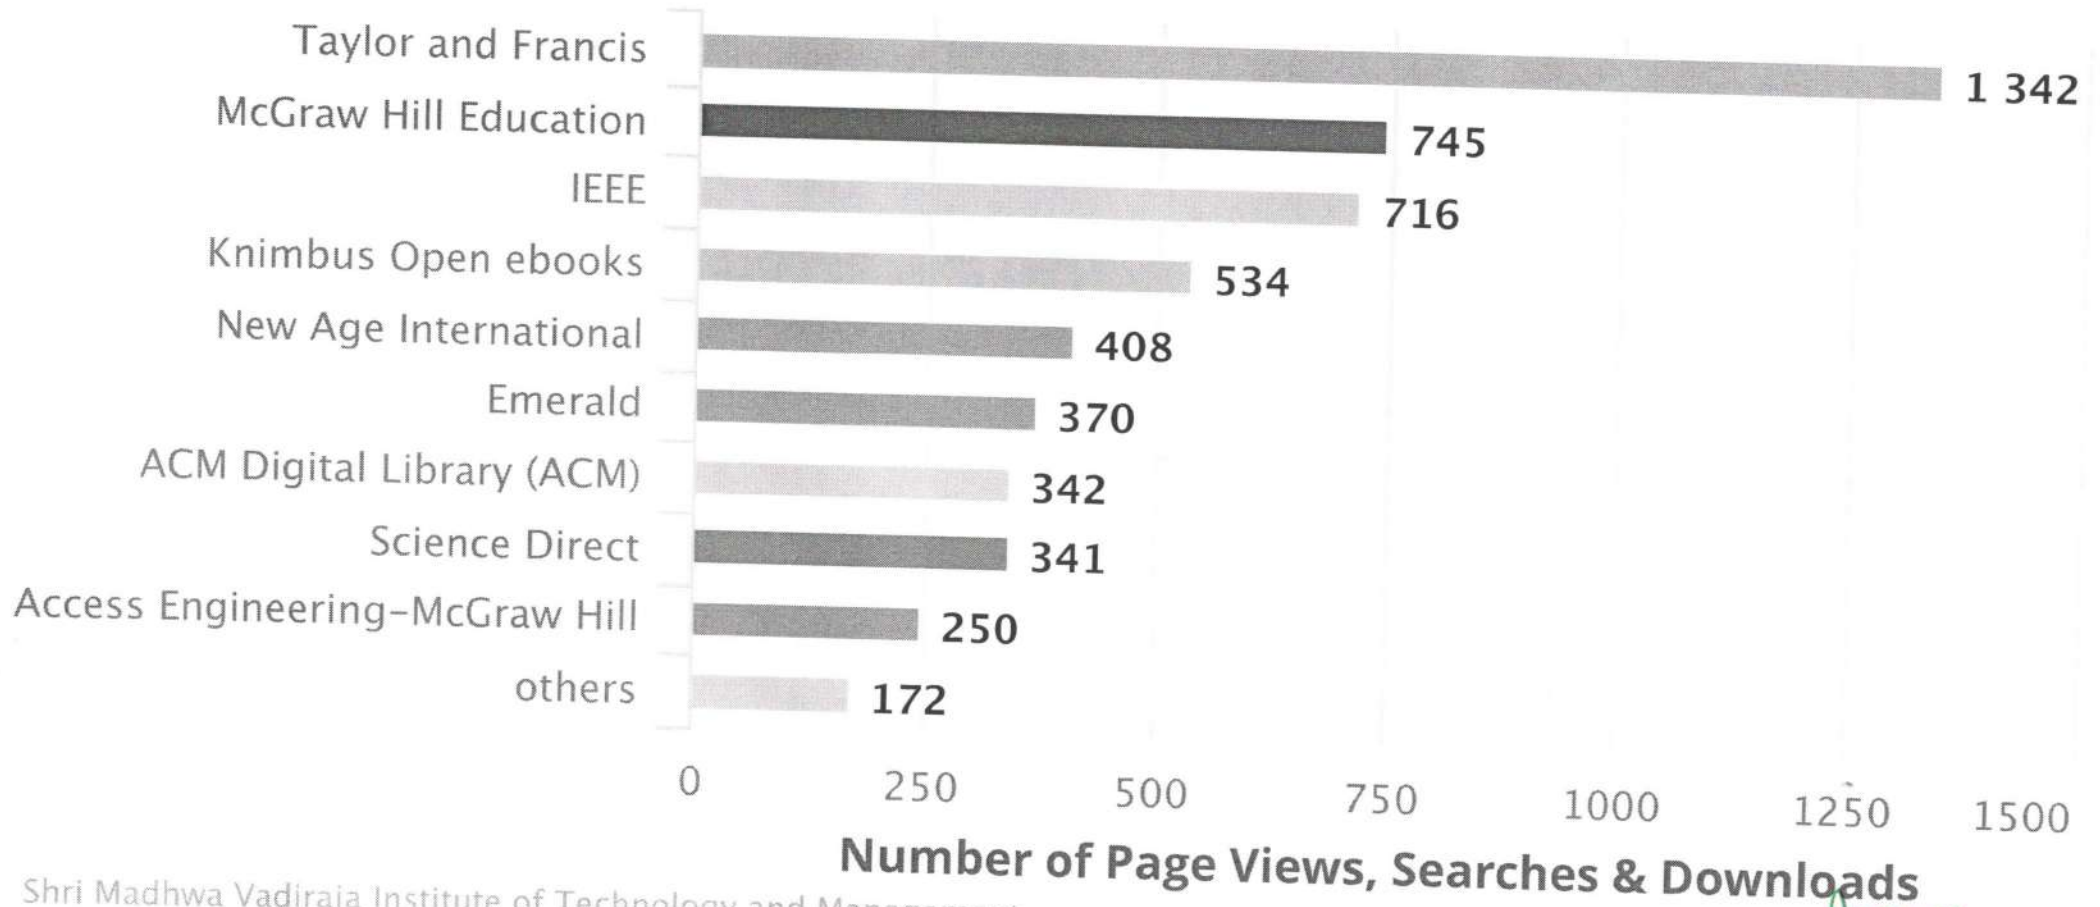

Top Publishers Report

Time Period: 2021-07-01 to 2022-06-01, Generated: 2024-02-29

Shri Madhwa Vadiraja Institute of Technology and Management

Principal
SHRI MADHWA VADIRAJA
INSTITUTE OF TECHNOLOGY & MANAGEMENT
Vishwothama Nagar, Udupi Dist.
BANTAKAL - 574 115