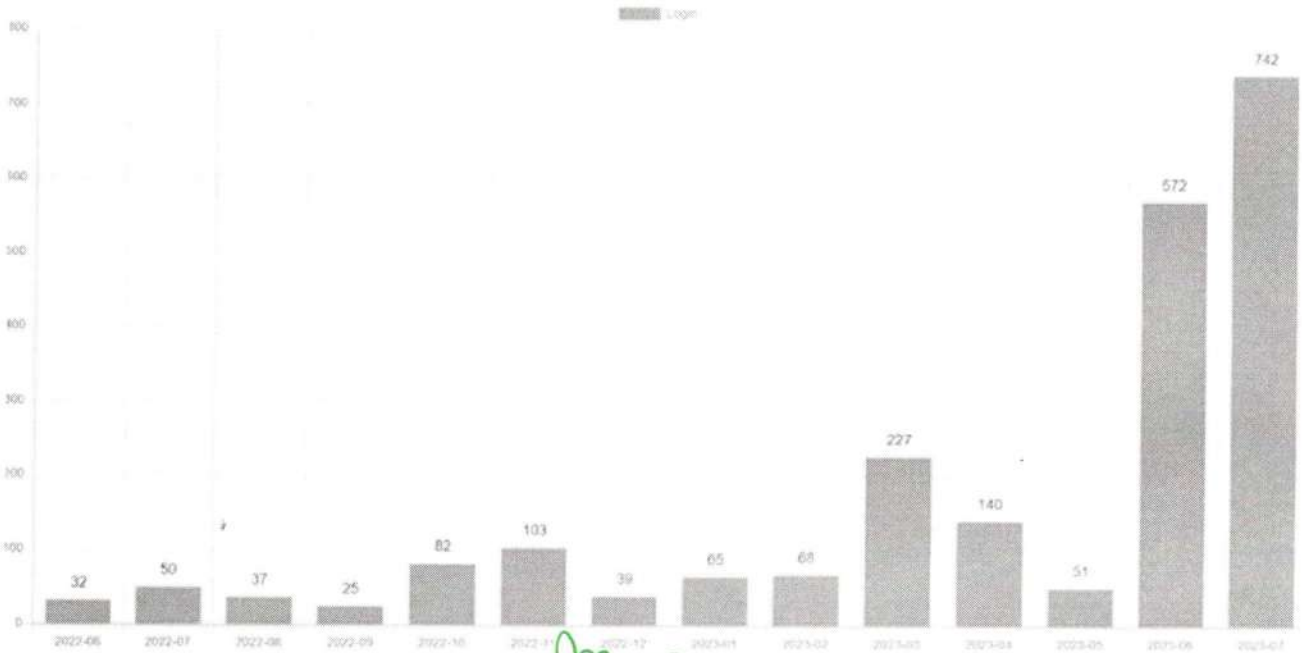

Login Count From 2022 July To 30 June 2023

Princip
Principal

SHRI MADHWA VADIRAJA
INSTITUTE OF TECHNOLOGY & MANAGEMENT
Vishwothama Nagar, Udupi Dist.
BANTAKAL - 574 115

LIBRARIAN
SHRI MADHWA VADIRAJA INSTITUTE OF
TECHNOLOGY & MANAGEMENT
SHRI VISHWOTHAMA NAGAR
BAN - KAL - 574 115