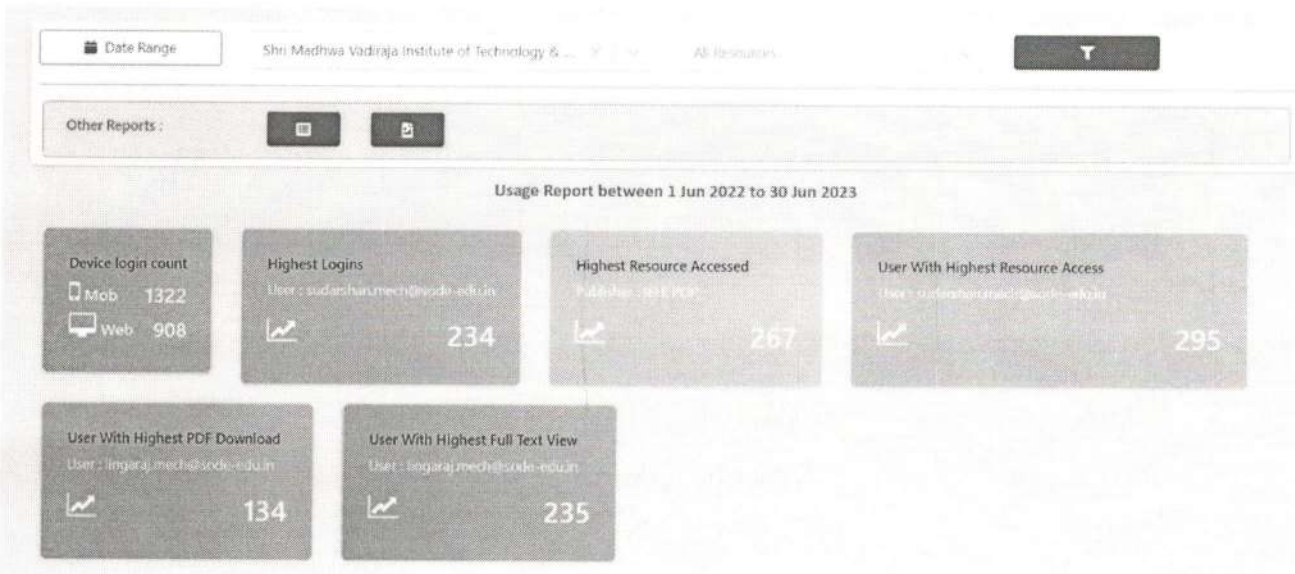

Approved by AICTE, New Delhi & Recognized by Govt. of Karnataka

Vishwothama Nagar, Bantakal - 574115, Udupi District, Karnataka.

SMVITM

Library Usage 2022-2023 (Virtual)		
1.	Login (Includes guests)	Cumulative Page Views, Searches & Downloads
	2230	1609