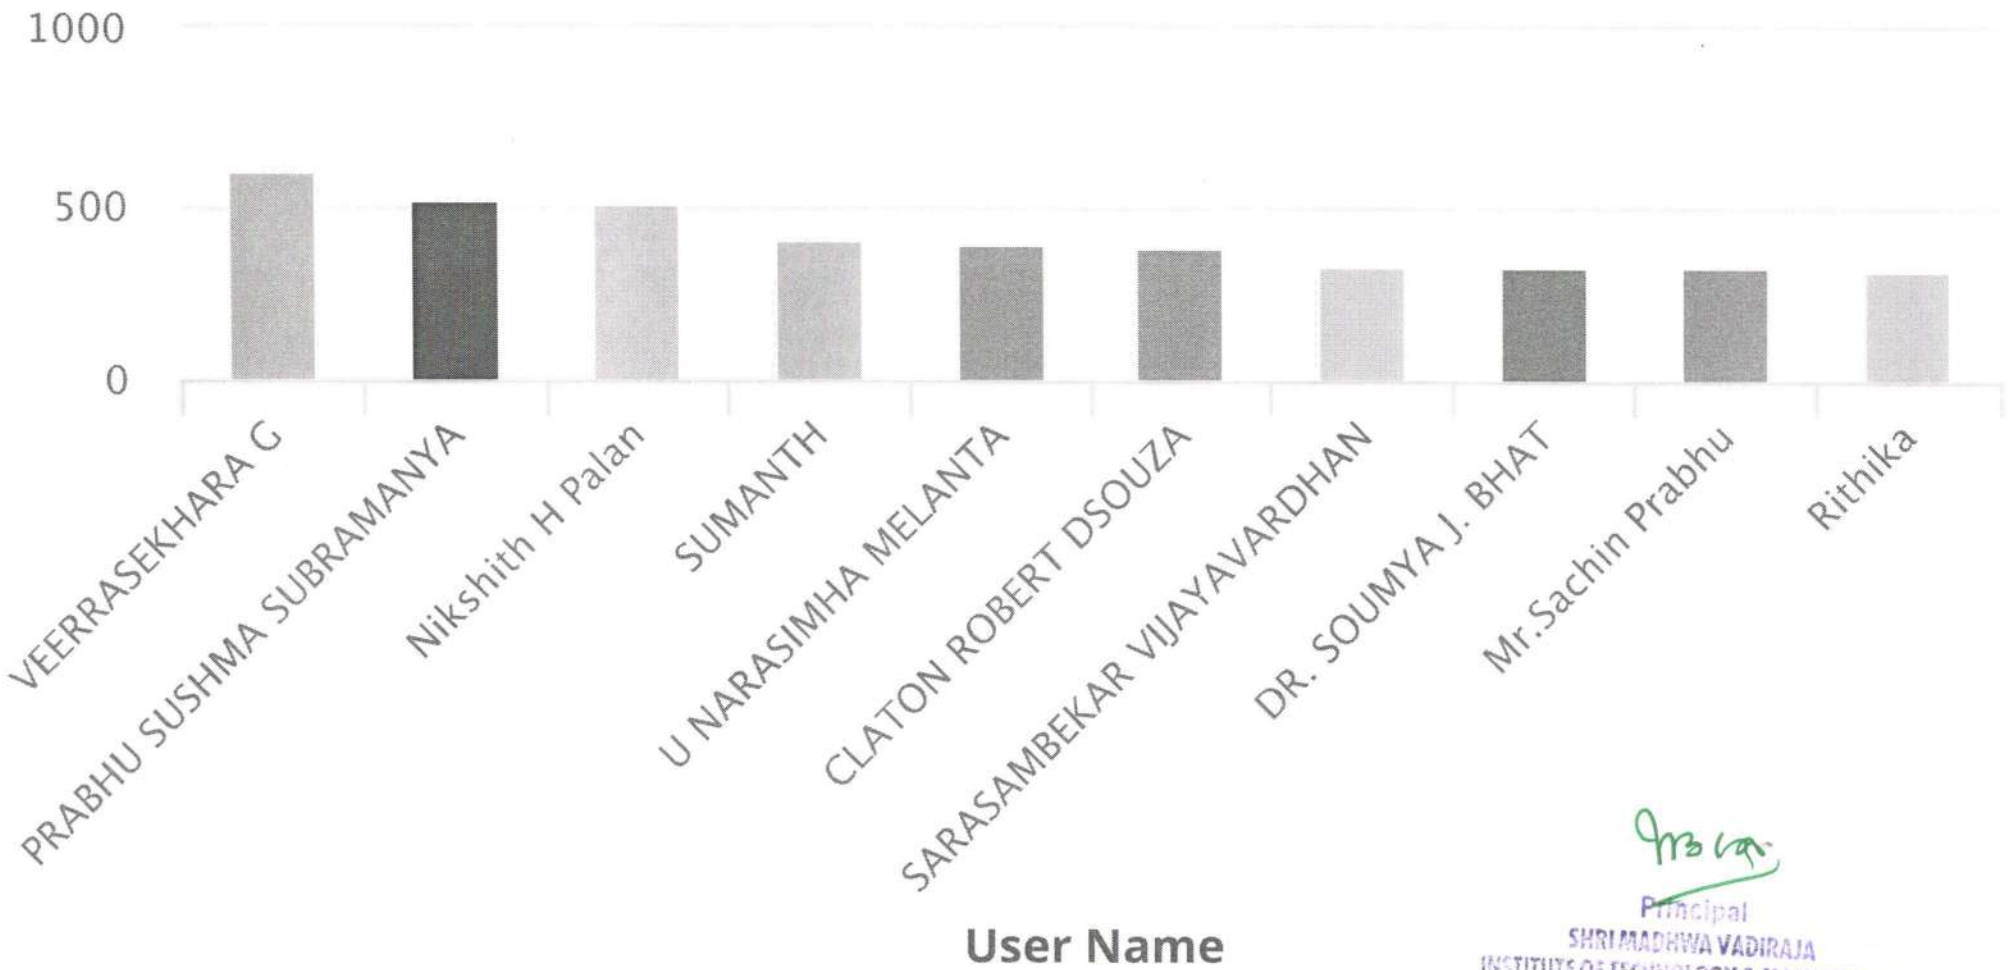

Top Users Report

Time Period: 2023-03-01 to 2024-01-31, Generated: 2024-02-29

Views, Searches & Downloads