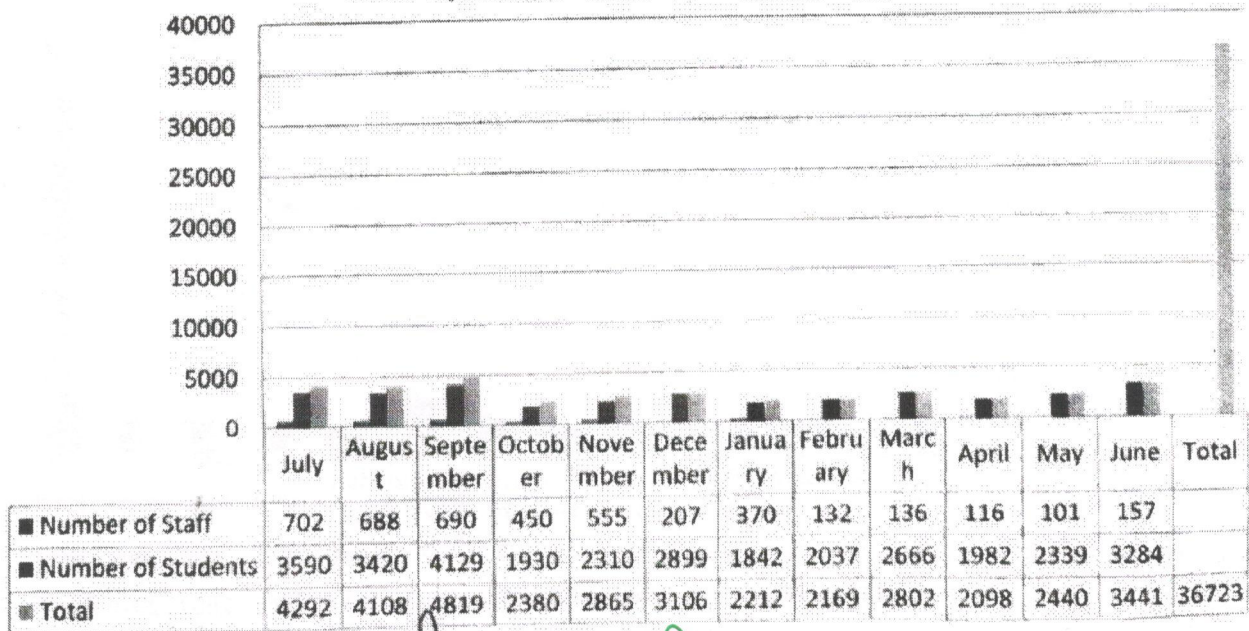

Library Usage for the year 2022-2023 (Physical)			
Month	Number of Staff	Number of Students	Total
July	702	3590	4292
August	688	3420	4108
September	690	4129	4819
October	450	1930	2380
November	555	2310	2865
December	207	2899	3106
January	370	1842	2212
February	132	2037	2169
March	136	2666	2802
April	116	1982	2098
May	101	2339	2440
June	157	3284	3441
Total	4304	32428	36723

Library Usage for the year 2022-2023