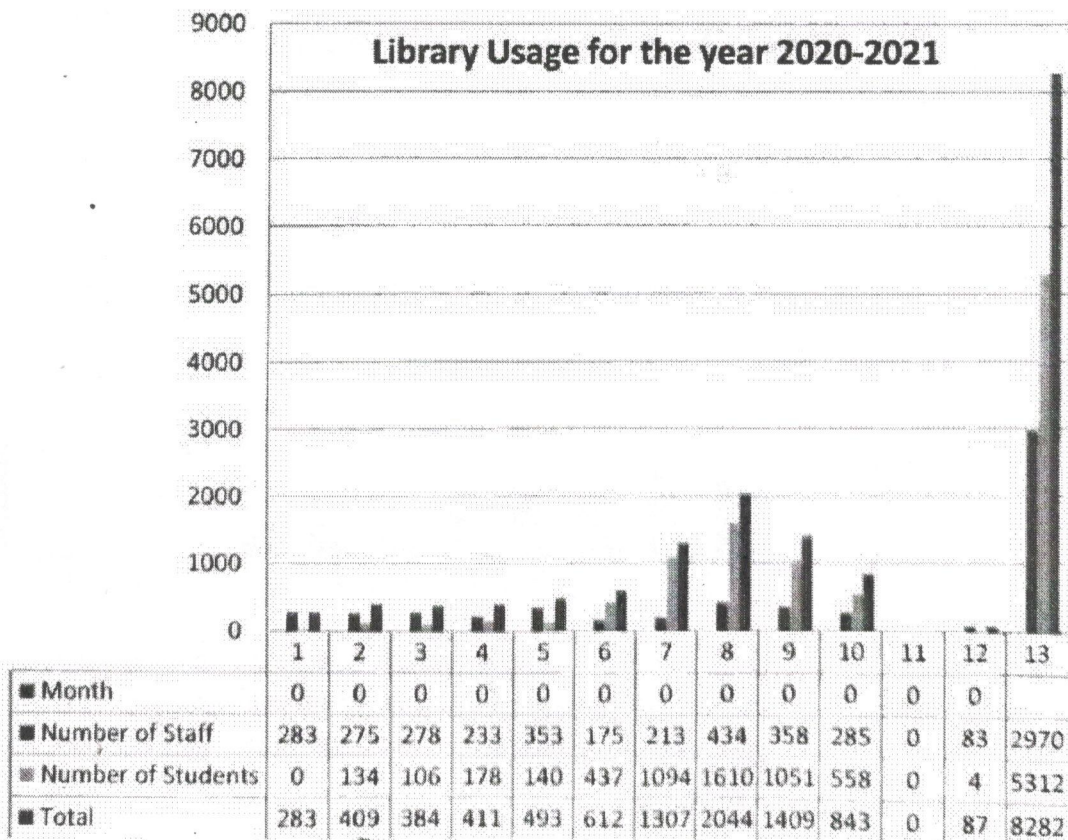

Approved by AICTE, New Delhi & Recognized by Govt. of Karnataka

Vishwothama Nagar, Bantakal - 574115, Udupi District, Karnataka.

Library Usage for the year 2020-2021 (Physical)			
Month	Number of Staff	Number of Students	Total
July	283	0	283
August	275	134	409
September	278	106	384
October	233	178	411
November	353	140	493
December	175	437	612
January	213	1094	1307
February	434	1610	2044
March	358	1051	1409
April	285	558	843
May	0	0	0
June	83	4	87
Total	2970	5312	8282