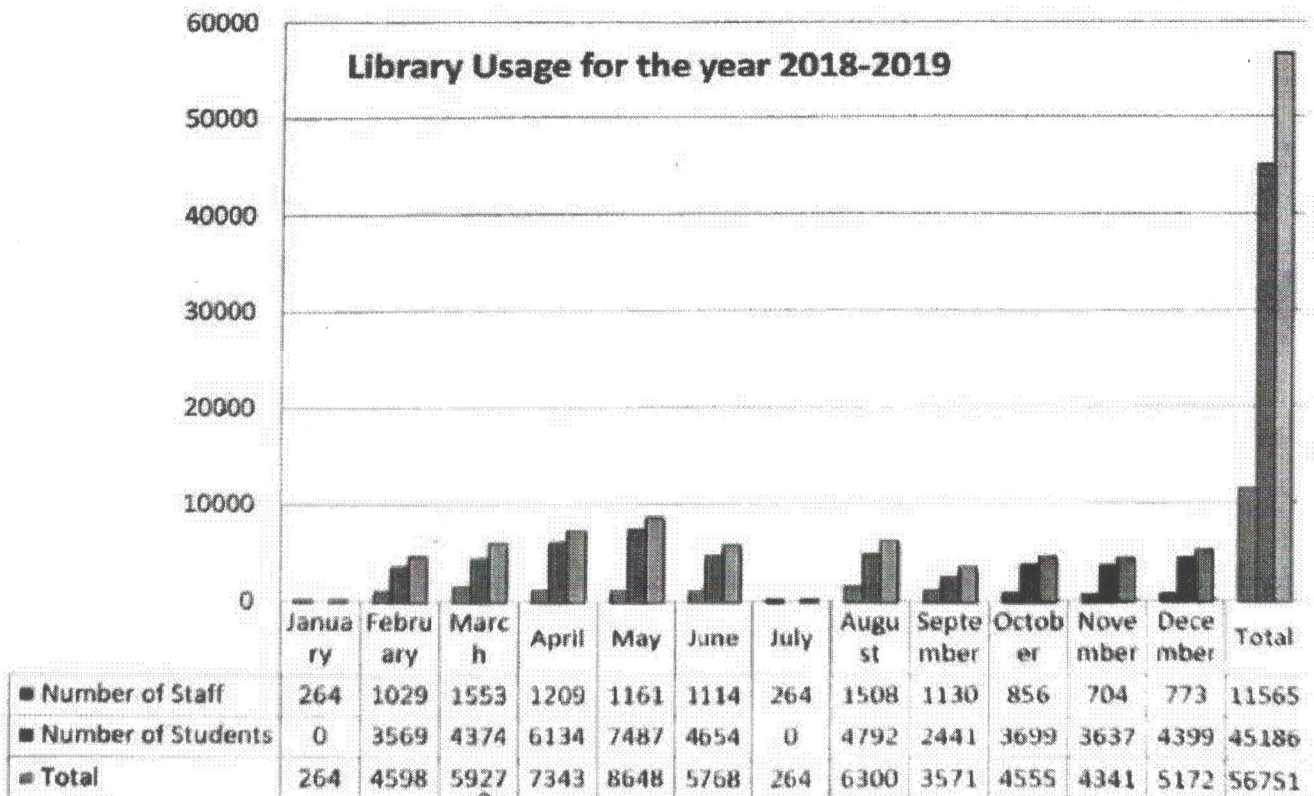

Library Usage for the year 2018-2019 (Physical)			
Month	Number of Staff	Number of Students	Total
January	264	0	264
February	1029	3569	4598
March	1553	4374	5927
April	1209	6134	7343
May	1161	7487	8648
June	1114	4654	5768
July	264	0	264
August	1508	4792	6300
September	1130	2441	3571
October	856	3699	4555
November	704	3637	4341
December	773	4399	5172

Total

56751