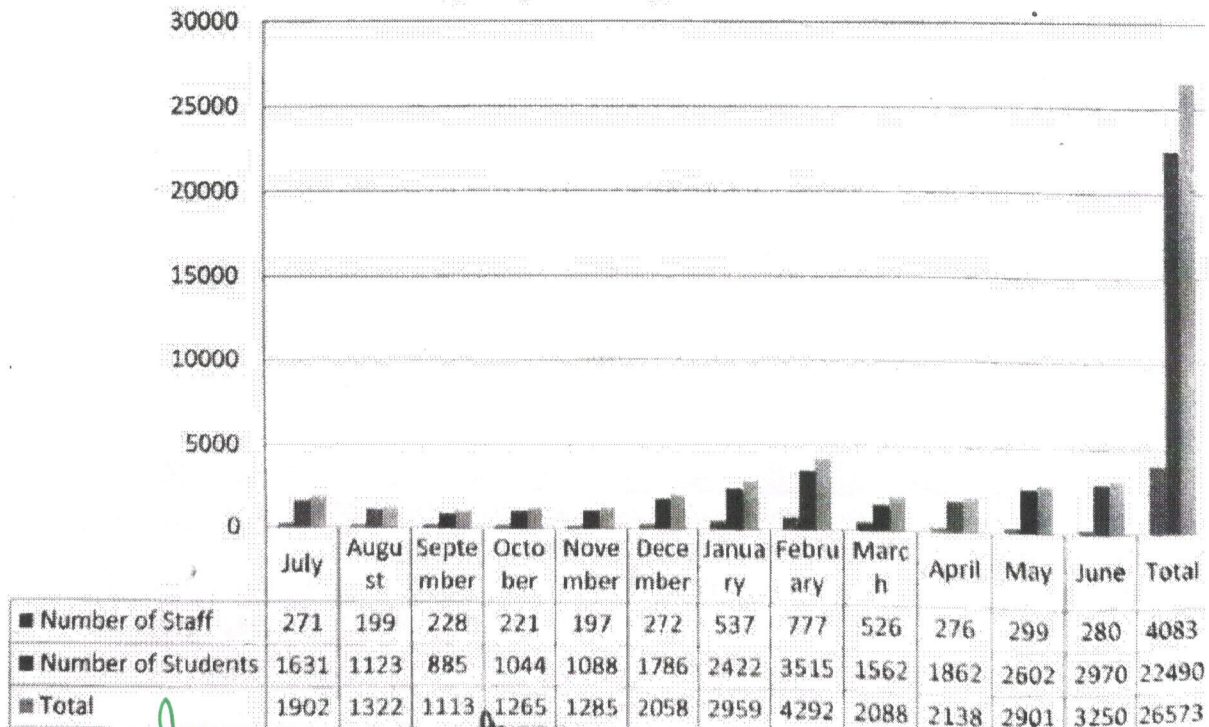

Library Usage for the year 2021-2022 (Physical)			
Month	Number of Staff	Number of Students	Total
July	271	1631	1902
August	199	1123	1322
September	228	885	1113
October	221	1044	1265
November	197	1088	1285
December	272	1786	2058
January	537	2422	2959
February	777	3515	4292
March	526	1562	2088
April	276	1862	2138
May	299	2602	2901
June	280	2970	3250
Total	4083	22490	26573

Library Usage for the year 2021-2022