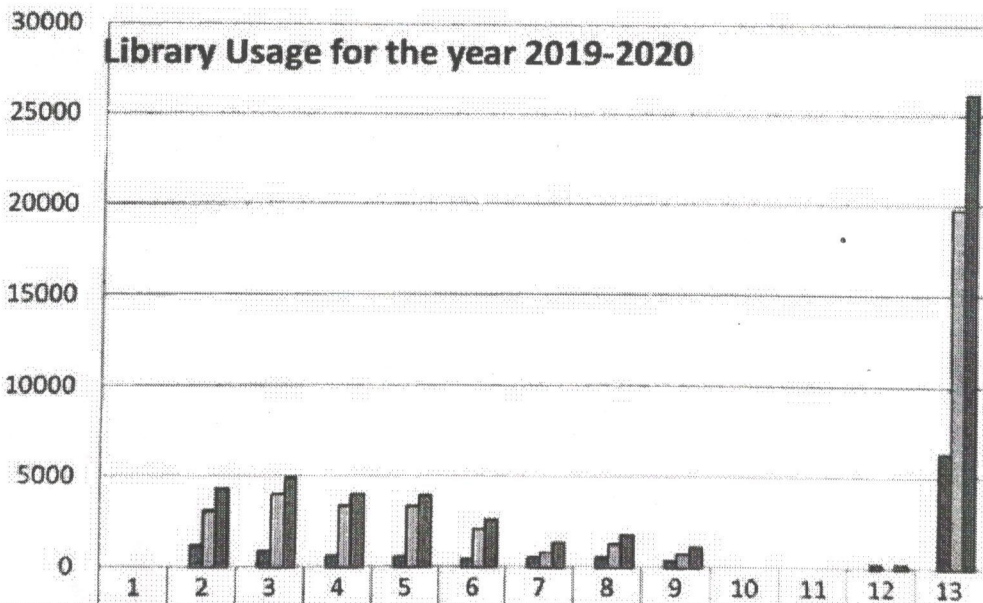

Vishwothama Nagar, Bantakal - 574115, Udupi District, Karnataka.

Library Usage for the year 2019-2020 (Physical)

Month	Number of Staff	Number of Students	Total
July	736	1021	1757
August	1228	3107	4335
September	887	3999	4886
October	647	3369	4016
November	609	3343	3952
December	512	2105	2617
January	540	799	1339
February	532	1274	1806
March	384	763	1147
April	0	0	0
May	0	0	0
June	275	0	275
TOTAL			26130