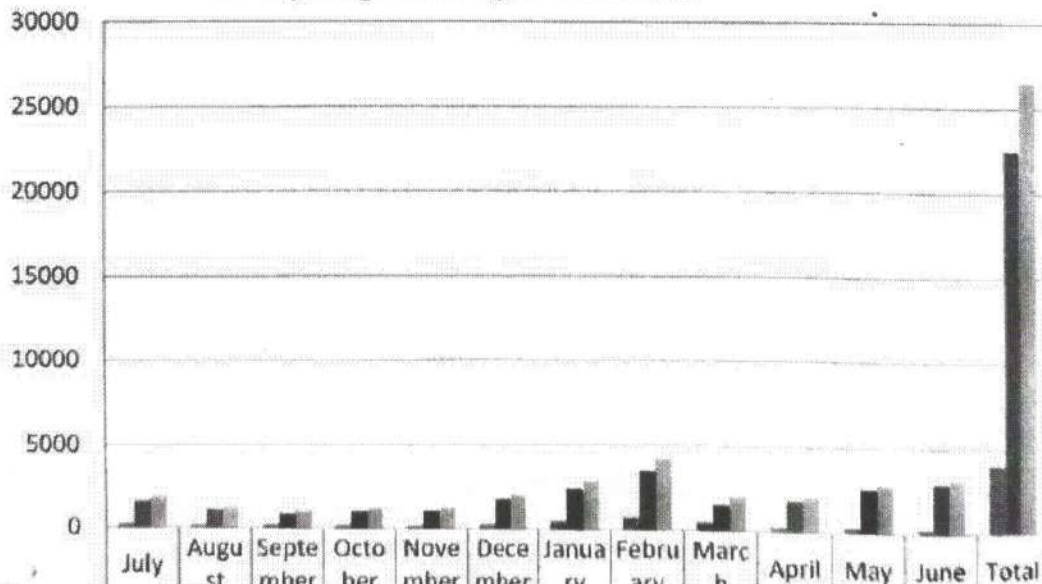

Approved by AICTE, New Delhi & Recognized by Govt. of Karnataka

Vishwothama Nagar, Bantakal - 574115, Udupi District, Karnataka.

Library Usage for the year 2021-2022 (Physical)

Month	Number of Staff	Number of Students	Total
July	271	1631	1902
August	199	1123	1322
September	228	885	1113
October	221	1044	1265
November	197	1088	1285
December	272	1786	2058
January	537	2422	2959
February	777	3515	4292
March	526	1562	2088
April	276	1862	2138
May	299	2602	2901
June	280	2970	3250
Total	4083	22490	26573

Library Usage for the year 2021-2022

	July	August	September	October	November	December	January	February	March	April	May	June	Total
■ Number of Staff	271	199	228	221	197	272	537	777	526	276	299	280	4083
■ Number of Students	1631	1123	885	1044	1088	1786	2422	3515	1562	1862	2602	2970	22490
■ Total	1902	1322	1113	1265	1285	2058	2959	4292	2088	2138	2901	3250	26573