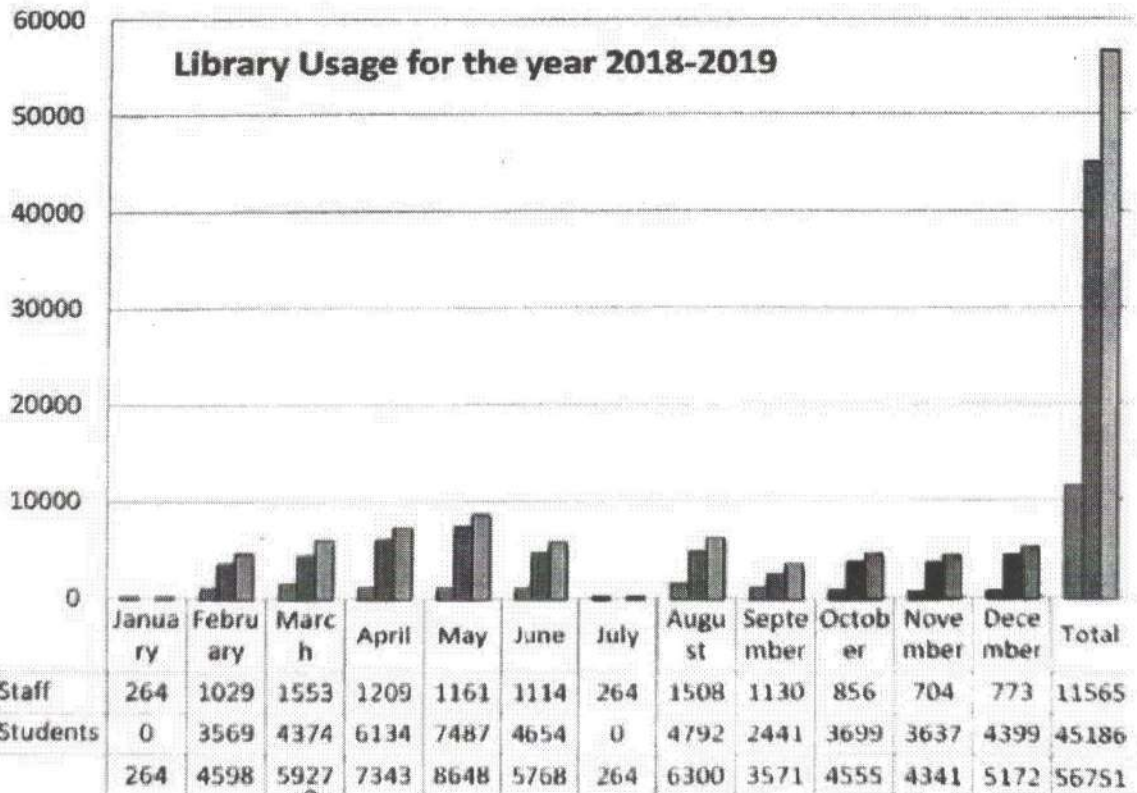

Library Usage for the year 2018-2019 (Physical)

Month	Number of Staff	Number of Students	Total
January	264	0	264
February	1029	3569	4598
March	1553	4374	5927
April	1209	6134	7343
May	1161	7487	8648
June	1114	4654	5768
July	264	0	264
August	1508	4792	6300
September	1130	2441	3571
October	856	3699	4555
November	704	3637	4341
December	773	4399	5172

Total

56751