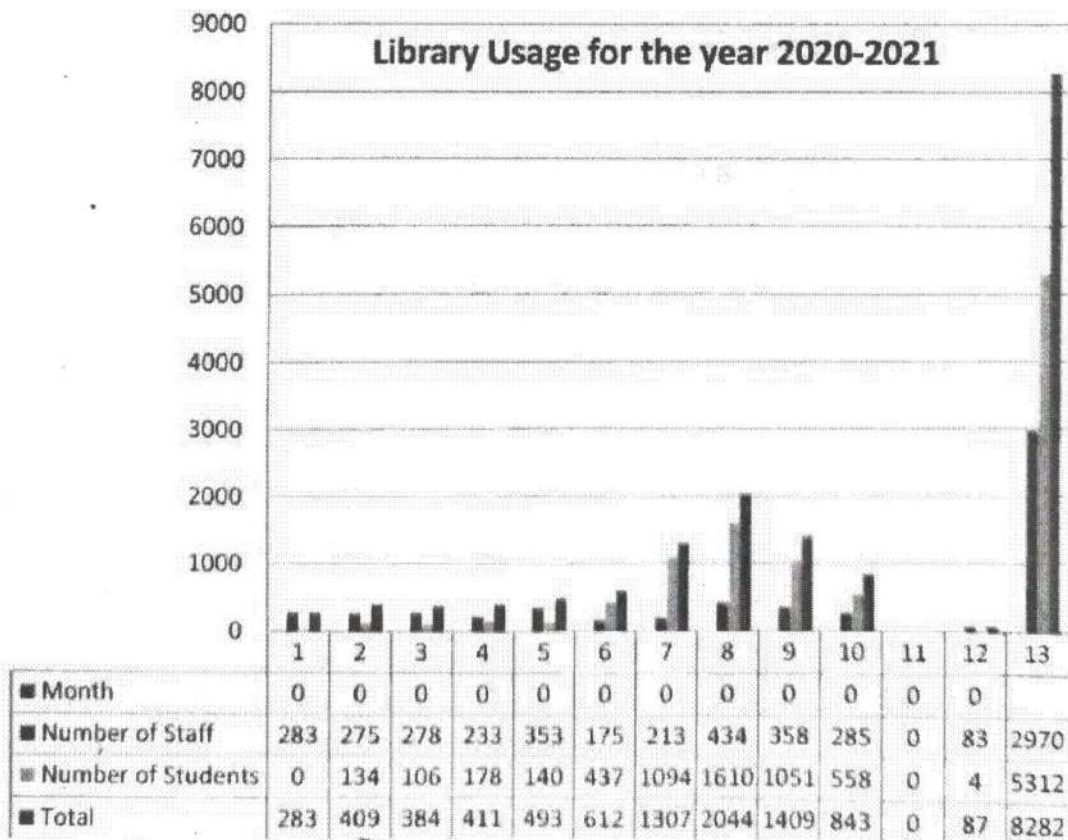

(A Unit of Shri Sode Vadiraja Mutt Education Trust®, Udupi)

Accredited by NBA | Accredited by NAAC with 'A' grade | Affiliated to VTU, Belagavi

Approved by AICTE, New Delhi & Recognized by Govt. of Karnataka

Vishwothama Nagar, Bantakal - 574115, Udupi District, Karnataka.

Library Usage for the year 2020-2021 (Physical)			
Month	Number of Staff	Number of Students	Total
July	283	0	283
August	275	134	409
September	278	106	384
October	233	178	411
November	353	140	493
December	175	437	612
January	213	1094	1307
February	434	1610	2044
March	358	1051	1409
April	285	558	843
May	0	0	0
June	83	4	87
Total	2970	5312	8282