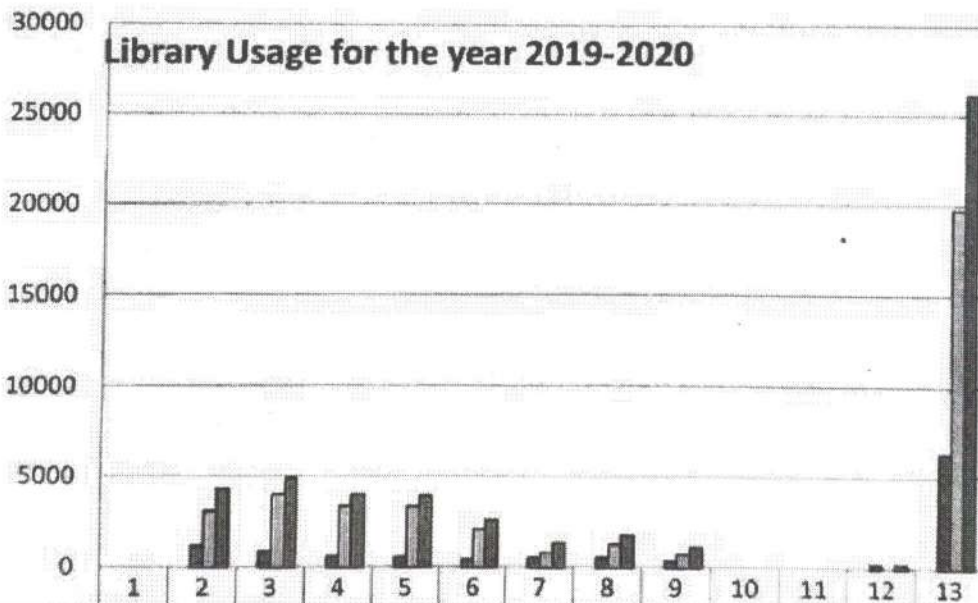

Vishwothama Nagar, Bantakal - 574115, Udupi District, Karnataka.

Library Usage for the year 2019-2020 (Physical)

Month	Number of Staff	Number of Students	Total
July	736	1021	1757
August	1228	3107	4335
September	887	3999	4886
October	647	3369	4016
November	609	3343	3952
December	512	2105	2617
January	540	799	1339
February	532	1274	1806
March	384	763	1147
April	0	0	0
May	0	0	0
June	275	0	275
TOTAL			26130