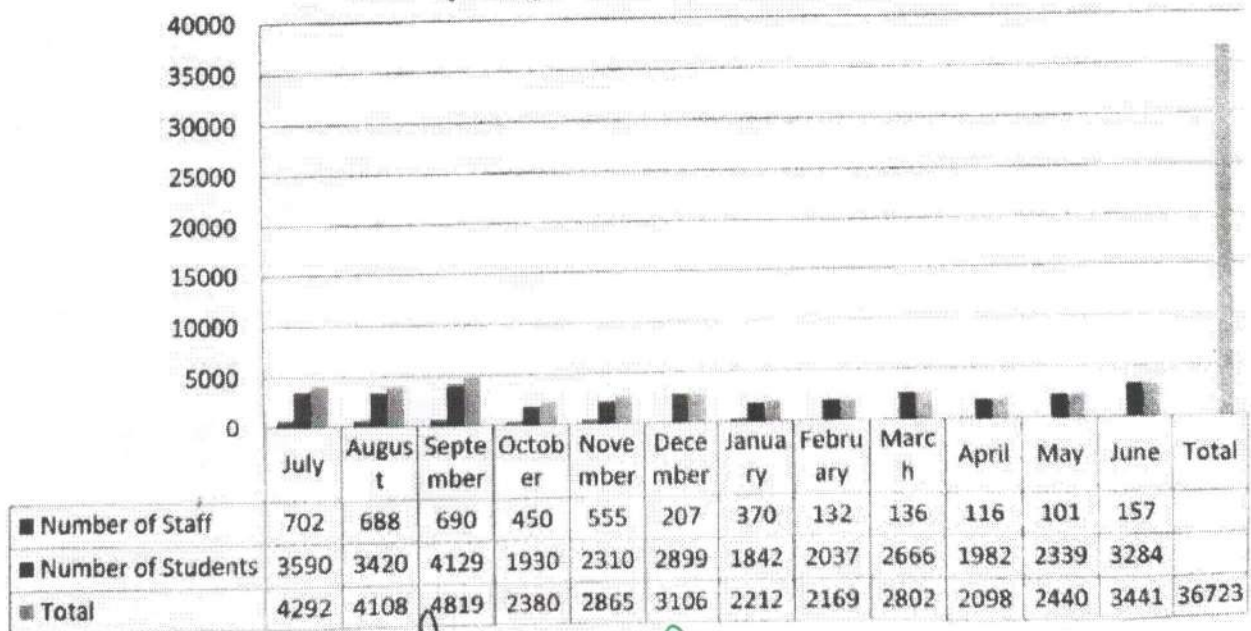

Library Usage for the year 2022-2023

[Signature]

Principal

SHRI MADHWA VADIRAJA INSTITUTE OF TECHNOLOGY & MANAGEMENT
Vishwothama Nagar, Udupi Dist.
BANTAKAL - 574 115

SHRI MADHWA VADIRAJA INSTITUTE OF TECHNOLOGY & MANAGEMENT
SHRI VISHWOOTHAMA NAGAR
BANTAKAL - 574 115