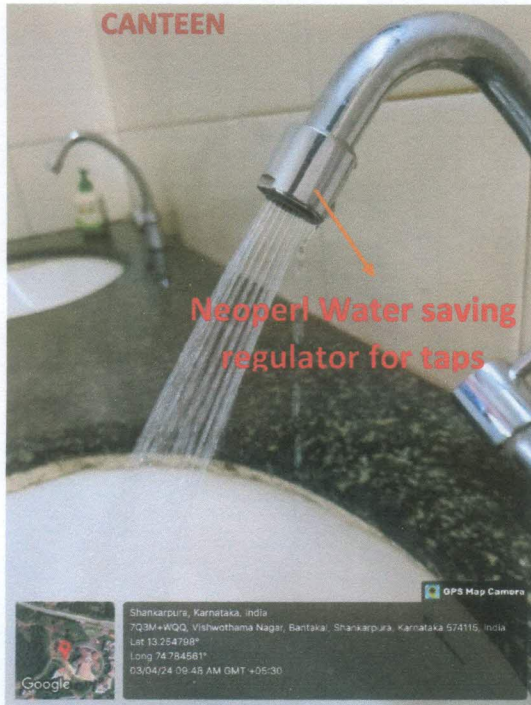

SHRI MADHWA VADIRAJA INSTITUTE OF TECHNOLOGY AND MANAGEMENT

(A Unit of Shri Sode Vadiraja Mutt Education Trust®, Udupi)

Accredited by NBA | Accredited by NAAC with 'A' grade | Affiliated to VTU, Belagavi

Approved by AICTE, New Delhi & Recognized by Govt. of Karnataka

Vishwothama Nagar, Bantakal - 574115, Udupi District, Karnataka.

Prasanna
Principal
SHRI MADHWA VADIRAJA
INSTITUTE OF TECHNOLOGY & MANAGEMENT
Vishwothama Nagar, Udupi Dist.
BANTAKAL - 574 115