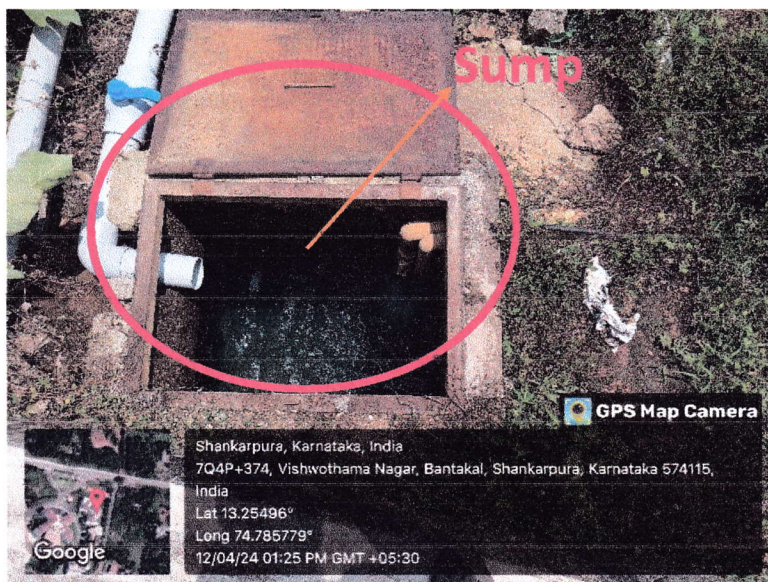

SHRI MADHWA VADIRAJA INSTITUTE OF TECHNOLOGY AND MANAGEMENT

(A Unit of Shri Sode Vadiraja Mutt Education Trust®, Udupi)

Accredited by NBA | Accredited by NAAC with 'A' grade | Affiliated to VTU, Belagavi

Approved by AICTE, New Delhi & Recognized by Govt. of Karnataka

Vishwothama Nagar, Bantakal - 574115, Udupi District, Karnataka.

SMVITM

Rainwater harvested and directed to sump

Inscop

Principal
SHRI MADHWA VADIRAJA
INSTITUTE OF TECHNOLOGY & MANAGEMENT
Vishwothama Nagar, Udupi Dist.
BANTAKAL - 574 115