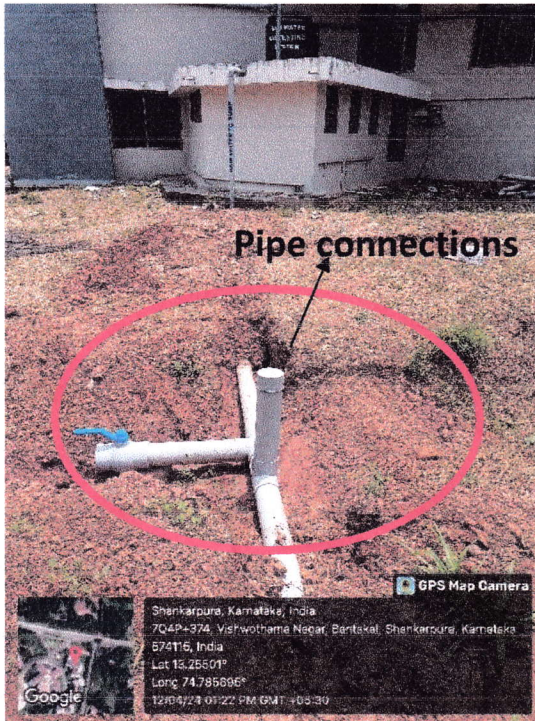

SHRI MADHWA VADIRAJA INSTITUTE OF TECHNOLOGY AND MANAGEMENT

(A Unit of Shri Sode Vadiraja Mutt Education Trust®, Udupi)

Accredited by NBA | Accredited by NAAC with 'A' grade | Affiliated to VTU, Belagavi

Approved by AICTE, New Delhi & Recognized by Govt. of Karnataka

Vishwothama Nagar, Bantakal - 574115, Udupi District, Karnataka.

SMVITM

Rainwater harvested and directed to sump

Inscop

Principal
SHRI MADHWA VADIRAJA
INSTITUTE OF TECHNOLOGY & MANAGEMENT
Vishwothama Nagar, Udupi Dist.
BANTAKAL - 574 115