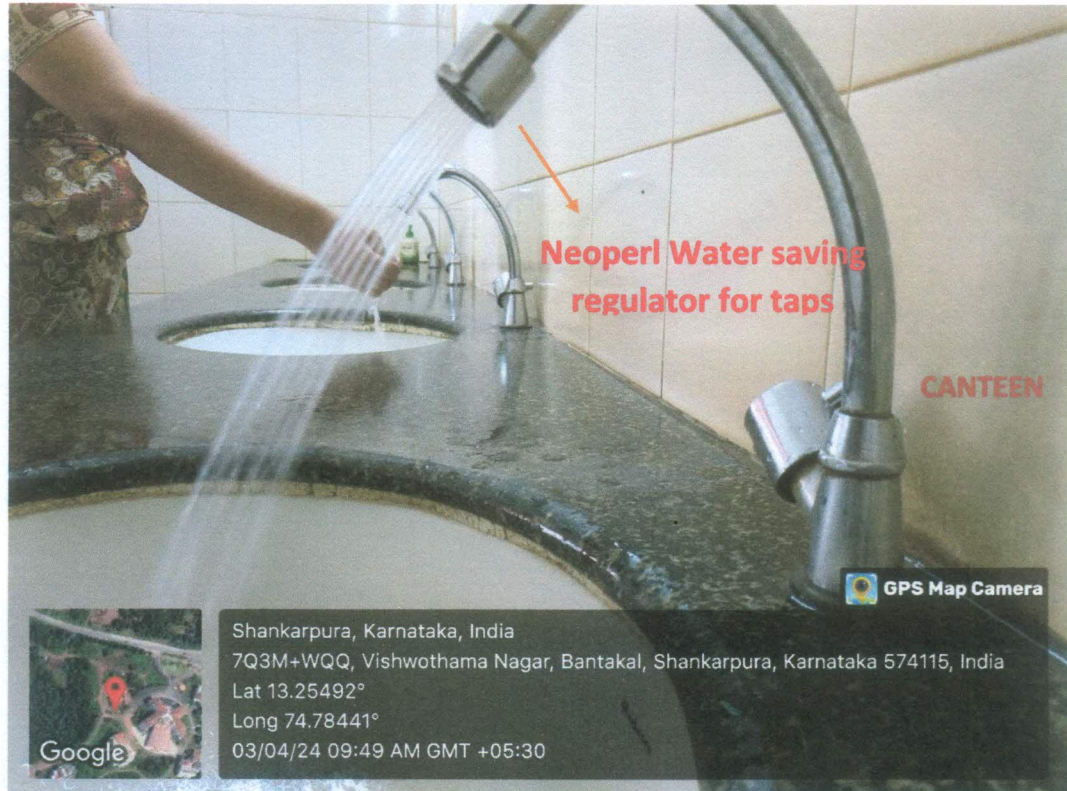

SHRI MADHWA VADIRAJA INSTITUTE OF TECHNOLOGY AND MANAGEMENT

(A Unit of Shri Sode Vadiraja Mutt Education Trust®, Udupi)

Accredited by NBA | Accredited by NAAC with 'A' grade | Affiliated to VTU, Belagavi

Approved by AICTE, New Delhi & Recognized by Govt. of Karnataka

Vishwothama Nagar, Bantakal - 574115, Udupi District, Karnataka.

SMVITM

c. Water Saving Regulators

Arscop

Principal
SHRI MADHWA VADIRAJA
INSTITUTE OF TECHNOLOGY & MANAGEMENT
Vishwothama Nagar, Udupi Dist.
BANTAKAL - 574 115