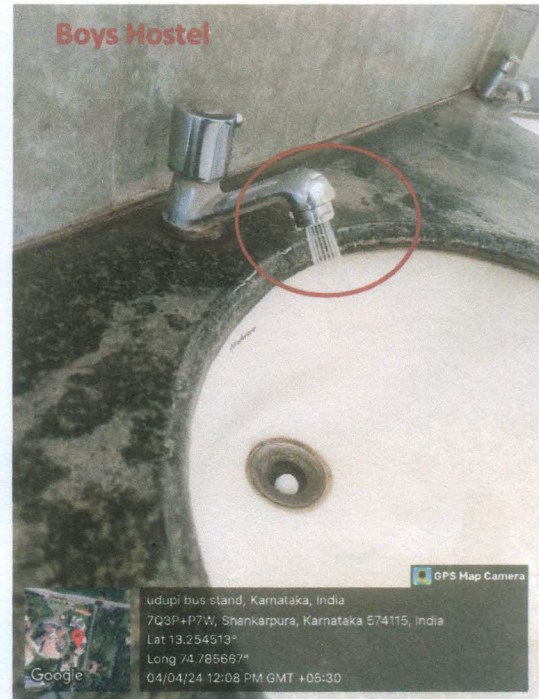

SHRI MADHWA VADIRAJA INSTITUTE OF TECHNOLOGY AND MANAGEMENT

(A Unit of Shri Sode Vadiraja Mutt Education Trust®, Udupi)

Accredited by NBA | Accredited by NAAC with 'A' grade | Affiliated to VTU, Belagavi

Approved by AICTE, New Delhi & Recognized by Govt. of Karnataka

Vishwothama Nagar, Bantakal - 574115, Udupi District, Karnataka.

Prasanna
Principal
SHRI MADHWA VADIRAJA
INSTITUTE OF TECHNOLOGY & MANAGEMENT
Vishwothama Nagar, Udupi Dist.
BANTAKAL - 574 115