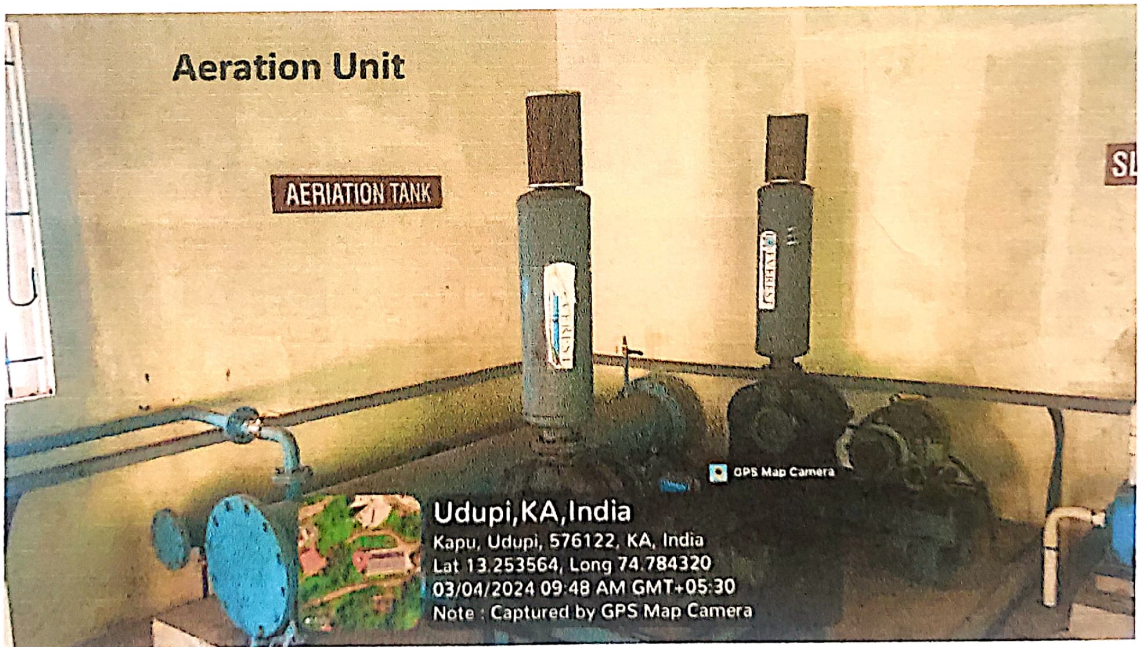

(A Unit of Shri Sode Vadiraja Mutt Education Trust®, Udupi)

Accredited by NBA | Accredited by NAAC with 'A' grade | Affiliated to VTU, Belagavi

Approved by AICTE, New Delhi & Recognized by Govt. of Karnataka

Vishwothama Nagar, Bantakal - 574115, Udupi District, Karnataka.

Principal
SHRI MADHWA VADIRAJA
INSTITUTE OF TECHNOLOGY & MANAGEMENT,
Vishwothama Nagar, Udupi Dist.
BANTAKAL - 574 115