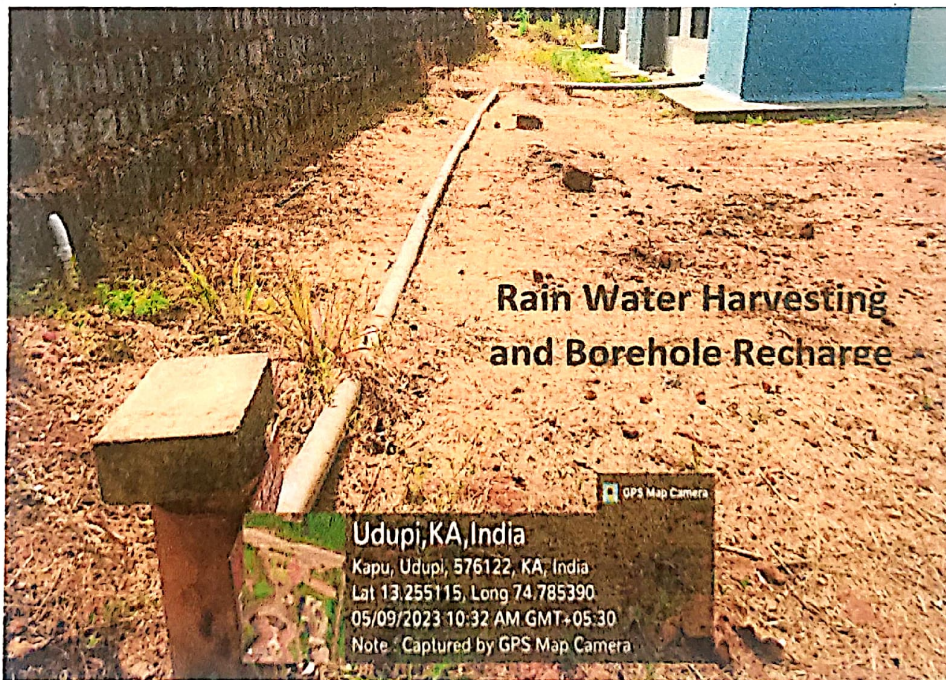

b. Rain Water harvesting

Principal  
SHRI MADHWA VADIRAJA  
INSTITUTE OF TECHNOLOGY & MANAGEMENT  
Vishwothama Nagar, Udupi Dist.  
BANTAKAL - 574115

(A Unit of Shri Sode Vadiraja Mutt Education Trust<sup>®</sup>, Udupi)