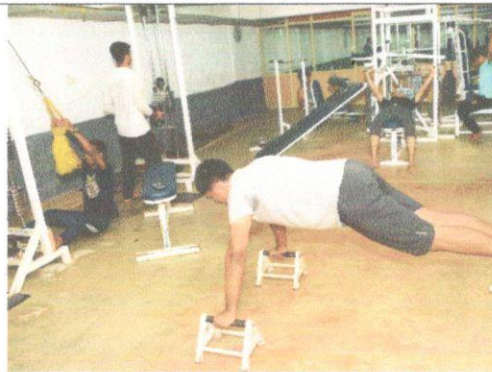

INDOOR GAMES AND MULTIGYM

INDOOR GAMES & MULTI GYM

Latitude 13.25392°

Longitude 74.785407°

Principal

SHRI MADHWA VADIRAJA  
INSTITUTE OF TECHNOLOGY & MANAGEMENT  
Vishwothama Nagar, Udupi Dist.  
BANTAKAL - 574 115